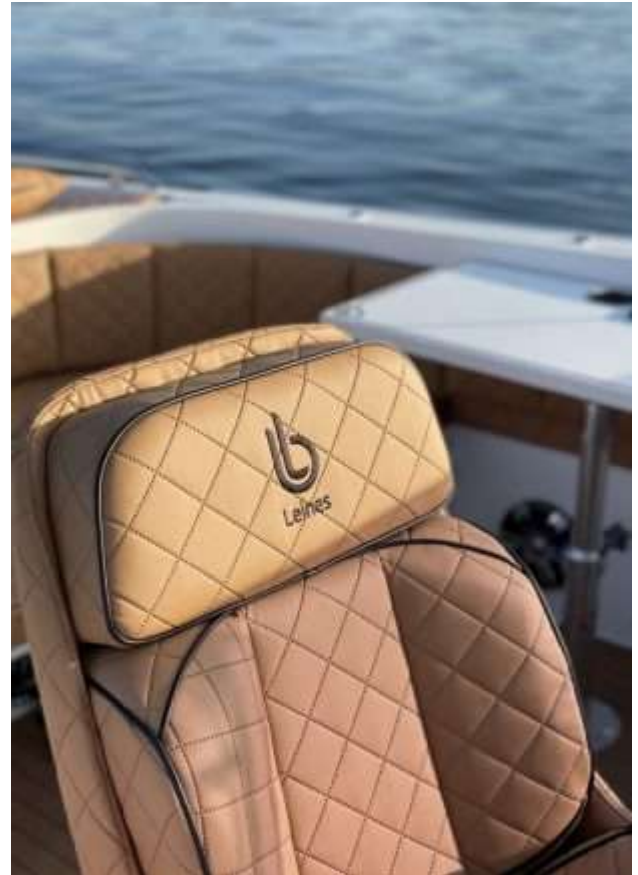

JETBOARD THAILAND

+66 (0)2 666 4969

WWW.JETBOARDTHAILAND.COM/LEINES

leines boote
make your own wave